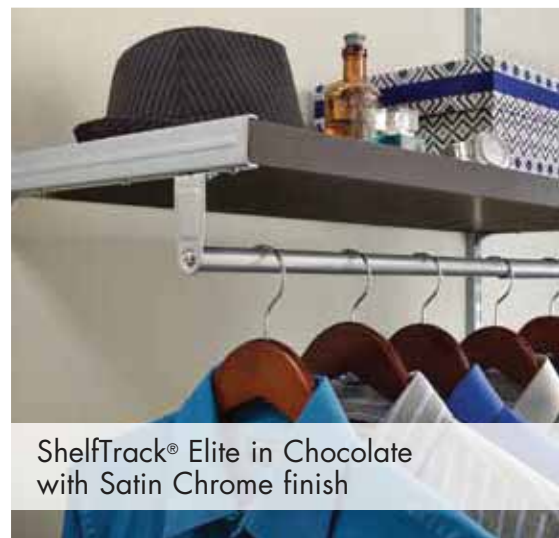

ShelfTrack® Elite in White

**Custom &
Adjustable**

ShelfTrack® Elite in Chocolate
with Nickel finish

ShelfTrack® Elite in Chocolate
with Satin Chrome finish

Walk-In Closet

Reach-In Closet

Reach-In Closet

ShelfTrack® Elite Adjustable Mount Laminate System

- A** Hang Track
- B** Standard
- C** Bracket Set
- D** Decorative Shelf
- E** Adjustable Closet Rod Kit
- F** 9-Slot Organizer

1
Level and secure hang track. Fasten each hole.

2
Insert standards no more than 24 in. (60.96 cm)* apart.