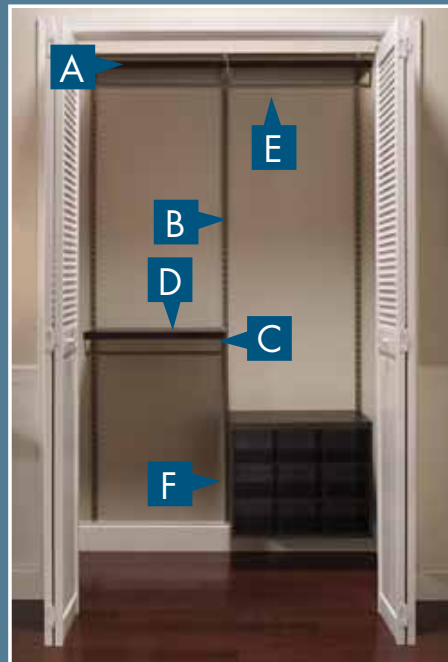

ShelfTrack® Elite in White

**Custom &
Adjustable**

ShelfTrack® Elite in Chocolate
with Nickel finish

ShelfTrack® Elite in Chocolate
with Satin Chrome finish

Walk-In Closet

Reach-In Closet

Reach-In Closet

ShelfTrack® Elite Adjustable Mount Laminate System

- A** Hang Track
- B** Standard
- C** Bracket Set
- D** Decorative Shelf
- E** Adjustable Closet Rod Kit
- F** 9-Slot Organizer

1
Level and secure hang track. Fasten each hole.

2
Insert standards no more than 24 in. (60.96 cm)* apart.

3
After installing brackets on the shelf, insert brackets with shelf at an angle into the standards.

4
Snap in shelves securely.

5
Once all shelves are installed, level, mark and secure each hole of the left standard to the wall.

Versatility in and out of the Closet

ShelfTrack® Elite is an easy-to-install, wall-mounted, adjustable, laminate program featuring no-cut shelving. It is fully customizable to fit any individual's tastes and needs by adding decorative shelves, drawers and cube organizers. Ideal for master bedroom walk-in closets, bathroom linen closets, entryway reach-in closets, home office and loft spaces.