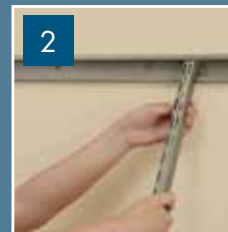

ShelfTrack® Elite in White

**Custom &
Adjustable**

ShelfTrack® Elite in Chocolate
with Nickel finish

ShelfTrack® Elite in Chocolate
with Satin Chrome finish

Walk-In Closet

Reach-In Closet

Reach-In Closet

ShelfTrack® Elite Adjustable Mount Laminate System

- A** Hang Track
- B** Standard
- C** Bracket Set
- D** Decorative Shelf
- E** Adjustable Closet Rod Kit
- F** 9-Slot Organizer

1
Level and secure hang track. Fasten each hole.

2
Insert standards no more than 24 in. (60.96 cm)* apart.

3
After installing brackets on the shelf, insert brackets with shelf at an angle into the standards.

4
Snap in shelves securely.

5
Once all shelves are installed, level, mark and secure each hole of the left standard to the wall.