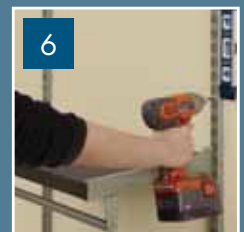

- A** Hang Track
- B** Standard
- C** Bracket Set
- D** Decorative Shelf
- E** Adjustable Closet Rod Kit
- F** 9-Slot Organizer

1
Level and secure hang track. Fasten each hole.

2
Insert standards no more than 24 in. (60.96 cm)* apart.

3
After installing brackets on the shelf, insert brackets with shelf at an angle into the standards.

4
Snap in shelves securely.

5
Once all shelves are installed, level, mark and secure each hole of the left standard to the wall.

6
Level and secure all holes of the right standard to the wall.

Nickel hardware shown. Also available in White and Satin Chrome.

* For 3 ft. Decorative Shelf, insert standards no more than 36 in. (91.44 cm) apart. For all other ShelfTrack closet installations, standard spacing should be no more than 24 in. (60.96cm) apart.