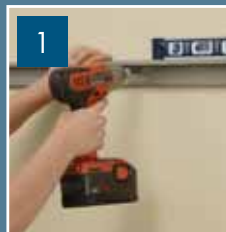

ShelfTrack® Elite in White

**Custom &
Adjustable**

ShelfTrack® Elite in Chocolate
with Nickel finish

ShelfTrack® Elite in Chocolate
with Satin Chrome finish

Walk-In Closet

Reach-In Closet

Reach-In Closet

ShelfTrack® Elite Adjustable Mount Laminate System

- A** Hang Track
- B** Standard
- C** Bracket Set
- D** Decorative Shelf
- E** Adjustable Closet Rod Kit
- F** 9-Slot Organizer

1
Level and secure hang track. Fasten each hole.

2
Insert standards no more than 24 in. (60.96 cm)* apart.

3
After installing brackets on the shelf, insert brackets with shelf at an angle into the standards.

4
Snap in shelves securely.

5
Once all shelves are installed, level, mark and secure each hole of the left standard to the wall.

6
Level and secure all holes of the right standard to the wall.

Nickel hardware shown. Also available in White and Satin Chrome.

* For 3 ft. Decorative Shelf, insert standards no more than 36 in. (91.44 cm) apart. For all other ShelfTrack closet installations, standard spacing should be no more than 24 in. (60.96cm) apart.