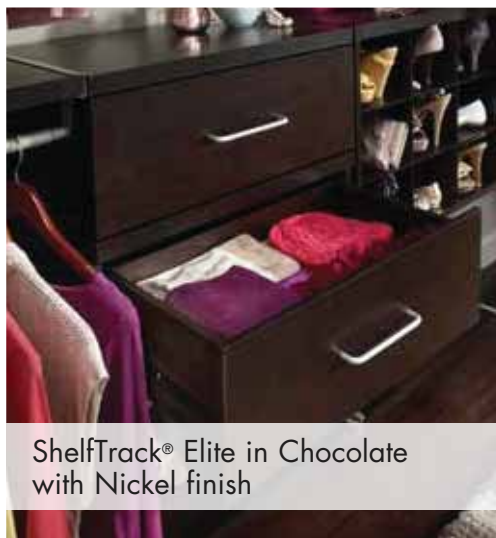

ShelfTrack® Elite in White

**Custom &
Adjustable**

ShelfTrack® Elite in Chocolate
with Nickel finish

ShelfTrack® Elite in Chocolate
with Satin Chrome finish

Walk-In Closet

Reach-In Closet

Reach-In Closet

ShelfTrack® Elite Adjustable Mount Laminate System

- A** Hang Track
- B** Standard
- C** Bracket Set
- D** Decorative Shelf
- E** Adjustable Closet Rod Kit
- F** 9-Slot Organizer

1
Level and secure hang track. Fasten each hole.

2
Insert standards no more than 24 in. (60.96 cm)* apart.