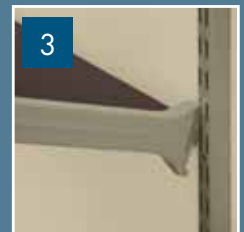

ShelfTrack® Elite in White

**Custom &
Adjustable**

ShelfTrack® Elite in Chocolate
with Nickel finish

ShelfTrack® Elite in Chocolate
with Satin Chrome finish

Walk-In Closet

Reach-In Closet

Reach-In Closet

ShelfTrack® Elite Adjustable Mount Laminate System

- A** Hang Track
- B** Standard
- C** Bracket Set
- D** Decorative Shelf
- E** Adjustable Closet Rod Kit
- F** 9-Slot Organizer

1
Level and secure hang track. Fasten each hole.

2
Insert standards no more than 24 in. (60.96 cm)* apart.

3
After installing brackets on the shelf, insert brackets with shelf at an angle into the standards.

4
Snap in shelves securely.

5
Once all shelves are installed, level, mark and secure each hole of the left standard to the wall.

6
Level and secure all holes of the right standard to the wall.

Nickel hardware shown. Also available in White and Satin Chrome.

* For 3 ft. Decorative Shelf, insert standards no more than 36 in. (91.44 cm) apart. For all other ShelfTrack closet installations, standard spacing should be no more than 24 in. (60.96cm) apart.