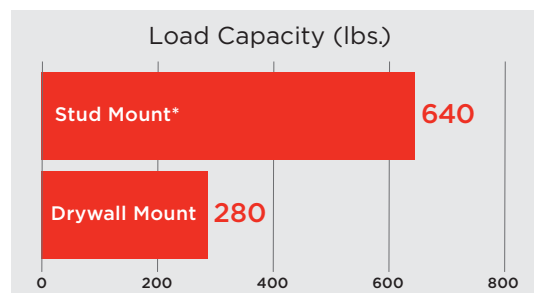

Superior productivity and quality

Compared to a traditional plank and pole closet build-out, ExpressShelf can be installed at an approximate rate of 1 minute/ft. That's 10 minutes for an average 8'-10' reach-in closet with a single shelf and rod configuration. Key system highlights:

- Installs in 10 minutes*
- No caulking
- No painting
- Allows pre-fabrication off-site, reducing material handling on the jobsite
- Installs after paint
- Provides a modern and sleek look that integrates with other ClosetMaid systems
- Carries ClosetMaid's free Replacement Policy
- Qualifies for Builder Programs
- Meets ANSI-BIFMA functional and proof load requirements