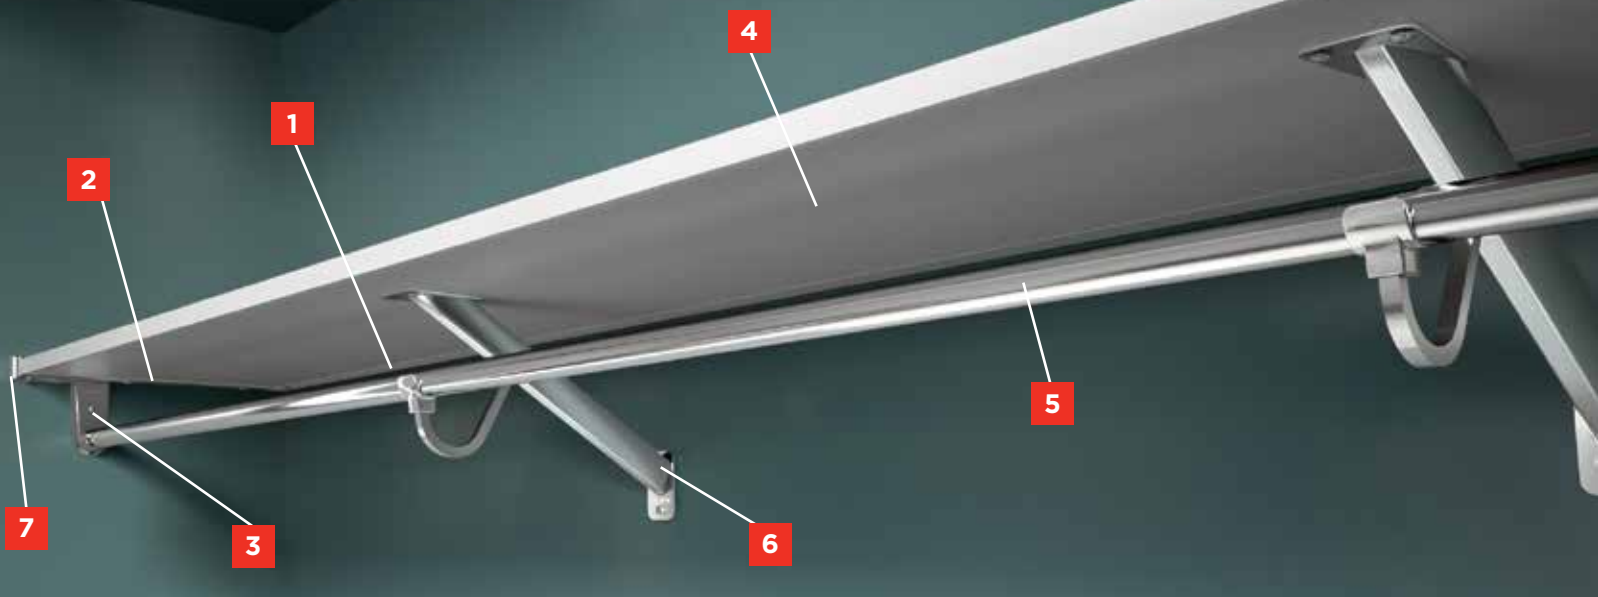

Part No.	Component	Features	Carton Qty.	
1	168200 Backwall Channel, White	- Durable steel, 1.35"H x 0.89"D x 96"L - Can be stud or drywall mounted for easy installation - Top lip securely holds the shelf down; no nailing required	6	
	168300 Backwall Channel, Black		6	
2	168800 Sidewall Bracket, White	- Durable steel, 1.35"H x 0.81"D x 11.74"L - Nests in the backwall channel for easy leveling	50	
	168900 Sidewall Bracket, Black		50	
3	169500 Universal Pole Cup, White	- Durable cast metal part, 3.83"H x 1.50"D x 2"L - T-interface engages the sidewall bracket for quick positioning and fastening without measuring	100	
	169600 Universal Pole Cup, Chrome		100	
4	169700 12" Shelf, White Laminate	Laminate shelf: 0.75"H x 11.67"D x 96"L	3	
	3542000 14" Shelf, White Melamine		3	
	3542100 14" Shelf, Antique White Melamine		3	
	3542500 14" Shelf, Coastal Gray Melamine		3	
	3542300 14" Shelf, Chocolate Pear Melamine		3	
5	239700 Closet Rod, White	1 inch outer diameter, 1"H x 1"D x 120"L	9	
	234000 Closet Rod, Chrome		9	
6	167900 Closet Rod End Caps, White	1.75"H x 1.75"D x 1.30"L - Caps off an open end of the closet rod in a wall-to-open design	20	
	168000 Closet Rod End Caps, Chrome		20	
6	168600 Shelf and Rod Support Angle Brackets, White	7.43"H x 11.5"D x 1.84"L - Supports either a 12" or 14" shelf - Sleek profile maximizes space between shelves - Hook supports a 1" OD closet rod for continuous slide of hangers - Installs to the shelf with wood screws and to the wall with drywall easy anchors and screws or stud mounted directly with screws without the requirement of cleats	24	
	168700 Shelf and Rod Support Angle Brackets, Chrome		24	
	168400 Shelf Support Angle Brackets, White		24	
	168500 Shelf Support Angle Brackets, Chrome		24	
7	169000 Shelf Trim, White	1.75"H x 1.0"D x 13.57"L - Easily installs on the shelf by the wall edges with hidden hardware - Provides 1/2" forgiveness if the shelf is cut imperfectly and provides a finished aesthetic. Eliminates caulking and painting.	24	
	169100 Shelf Trim, Chrome		24